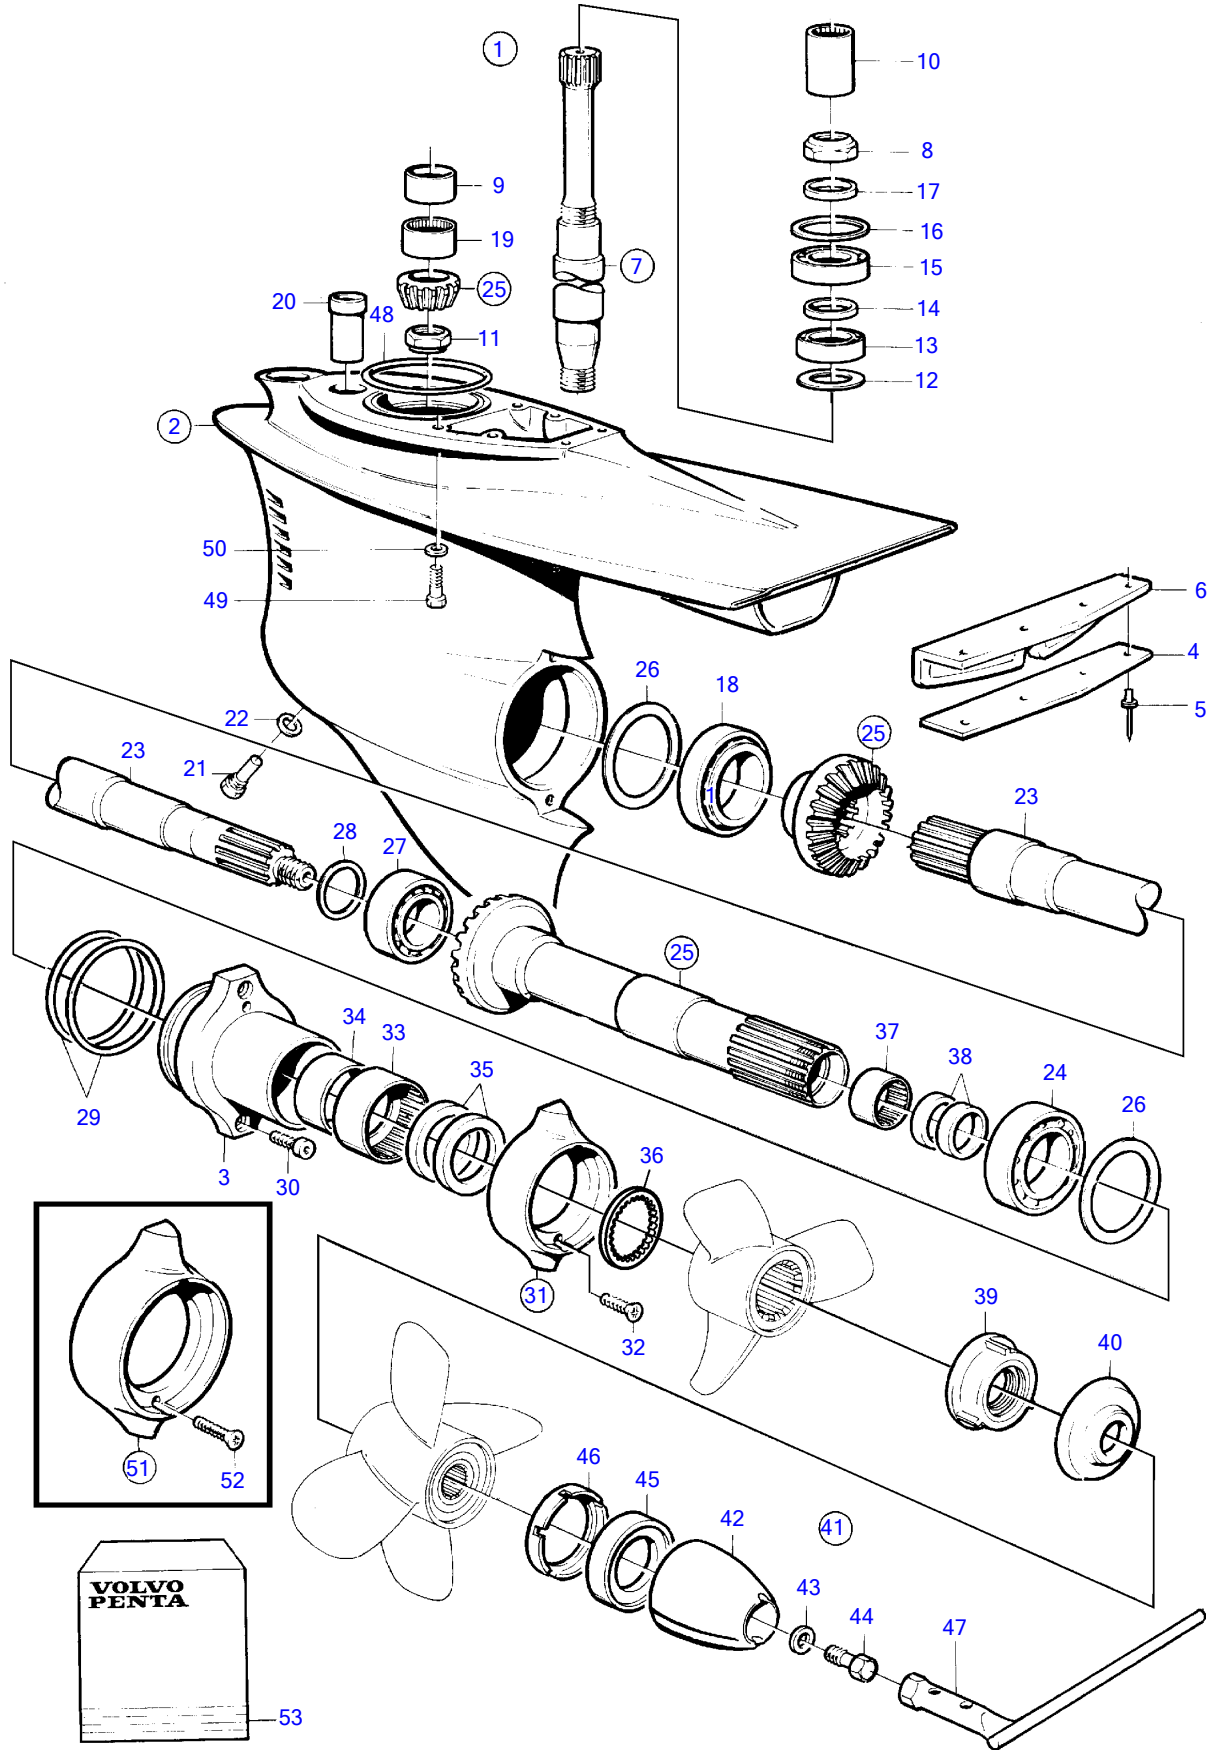

DP-D1

16996

16996

7742700-44-616

Upd:2011-09-28

DP-D1

REF	PART NO.	QTY	DESCRIPTION	NOTES
1	872769	1	Lower gear	Ratio 1.78:1
2	3855628	1	• Gear housing	
3	854053	1	• • Bearing housing	
4	872439	1	• • Attaching plate	
5	977711	4	• • Blind rivet	
6	872438	1	• • Check valve	
7	854611	1	• Countershaft	
8	969071	1	• • Round nut	Included in gasket kit.
9	184682	1	• • Inner ring	
10	3852268	1	• • Splined sleeve	
11	852212	1	• Nut	Included in gasket kit.
12	941832	X	• Shim	TH=0.05mm
	941833	X	• Shim	TH=0,20mm
13	183374	1	• Ball bearing	
14	944970	X	• Shim	
15	11072	1	• Roller bearing	
16	944522	X	• Shim	TH=0.05mm
	42981	X	• Shim	TH=0.10mm
	968057	X	• Shim	TH=0,20mm
	42980	X	• Shim	TH=0.35mm
17	897387	1	• Tensioning ring	
18	11044	1	• Roller bearing	
19	184654	1	• Needle roller bushin	
20	814482	1	• Oil strainer	
21	852904	1	• Magnetic plug	
22	955974	1	• O-ring	Included in gasket kit.
23	872533	1	• Propeller shaft	
24	184765	1	• Roller bearing	
25	3861458	1	• Drive gear set	Ratio 1.78:1
26	967352	X	• Shim	TH=0.05mm
	941823	X	• Shim	TH=0,10mm
	967351	X	• Shim	TH=0.15mm
	941824	X	• Shim	TH=0.20mm
	941825	X	• Shim	TH=0.40mm
27	184691	1	• Roller bearing	
28	191834	X	• Shim	TH=0.10mm
	191835	X	• Shim	TH=0.15mm
	191837	X	• Shim	TH=0,25mm
29	925258	2	• O-ring	Included in gasket kit.
30	941812	2	• Hex. socket screw	
31	875821	1	• Zinc ring kit	
32	966808	2	• • Screw	
33	183859	1	• Needle roller bushin	
34	184683	1	• Inner ring	
35	851407	2	• Sealing ring	Included in gasket kit.
36	3858457	1	• Thrust ring	
37	183272	1	• Needle roller bushin	
38	853871	1	• Sealing ring	Included in gasket kit.
39	3851334	1	• Propeller nut	
40	3858458	1	• Thrust ring	
41	872549	1	• Spinner	
42		1	• • Spinner	
43	943194	1	• • Washer	
44	872546	1	• • Lock screw	M12
45	853676	1	• • Spacer ring	
46	854294	1	• • Plastic washer	
47	873058	1	• Tool kit	
48	925256	1	O-ring	Included in gasket kit., Included in complete drive.
49	941810	4	Hex. socket screw	Included in complete drive.
50	853095	4	Washer	Included in complete drive.
51	876138	1	Anode kit	
52	966808	2	• Screw	
53	876267	1	Gasket kit, lower gear	See group 99